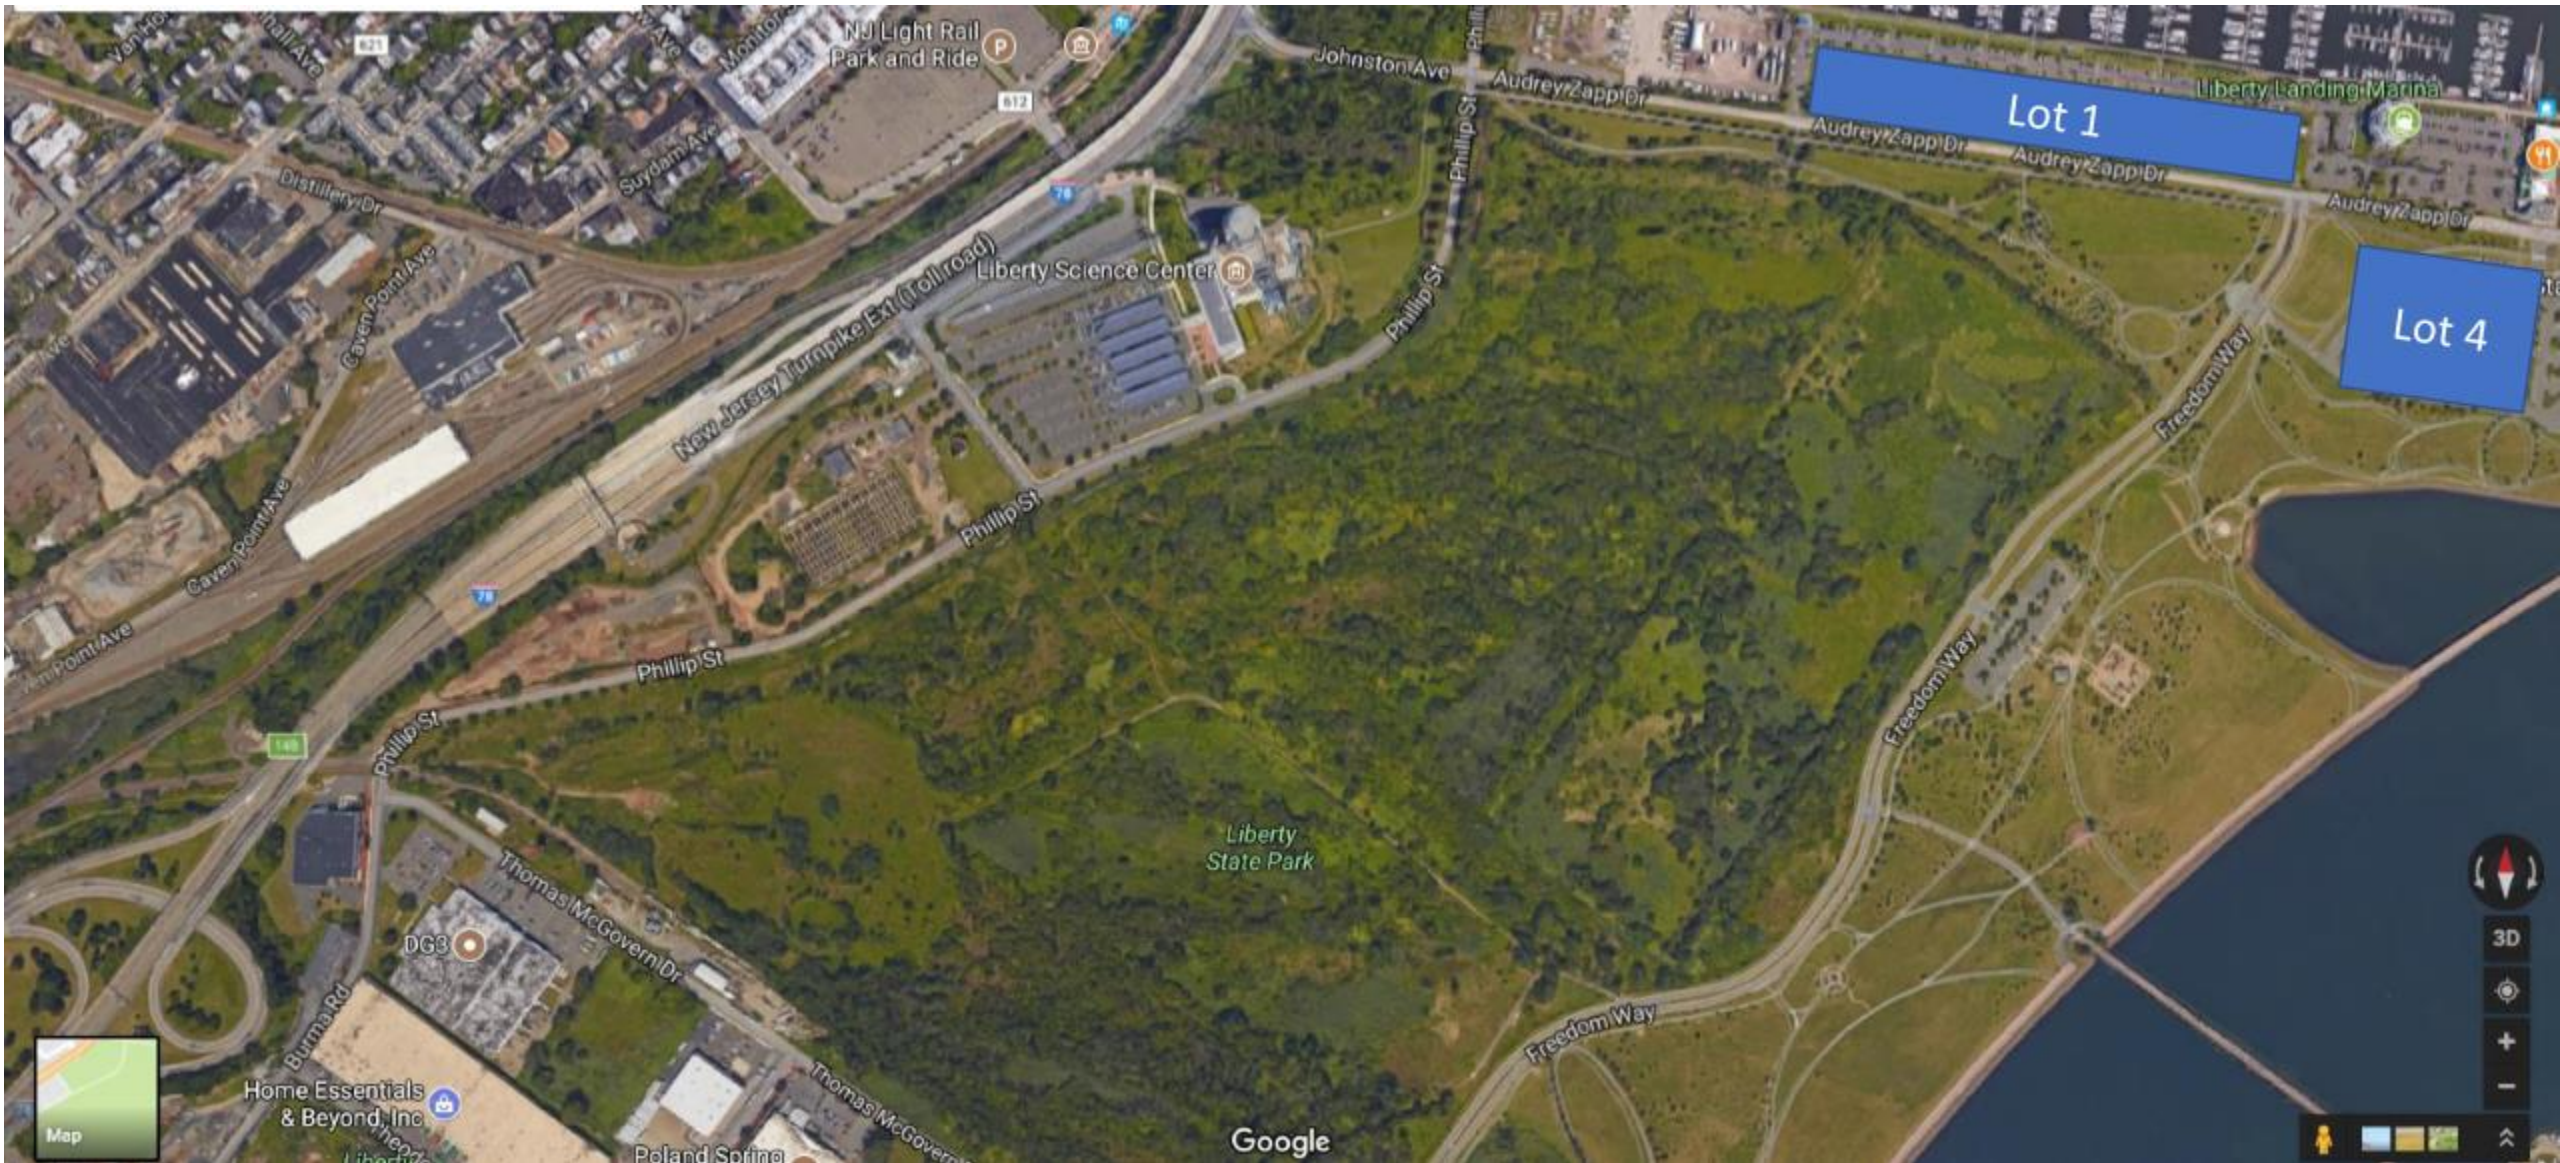

West and East Entrance

- West Entrance
 - VIP Parking Shuttle
 - General Parking Shuttle
- East Entrance
 - VIP Ferry
 - General Ferry
 - Uber Lot

TRANSPORTATION – VIP FERRY

Wednesday, August 18

Ferry will run for Pro Am participants ONLY

First ferry will leave from NYC at 5AM

Thursday, August 19 -Sunday, August 22

Ferry will begin at 6:30AM and 30 minutes after the last putt drops

The ferry will run on the half hour on the NYC side and on the hour on the Liberty National side. During peak hours, boats will run closer to 15 minutes apart

Lot 1- VIP PARKING AND HANDICAP
1 Audrey Zapp Dr.

Lot 3-UBER
182 Morris Pesin Drive